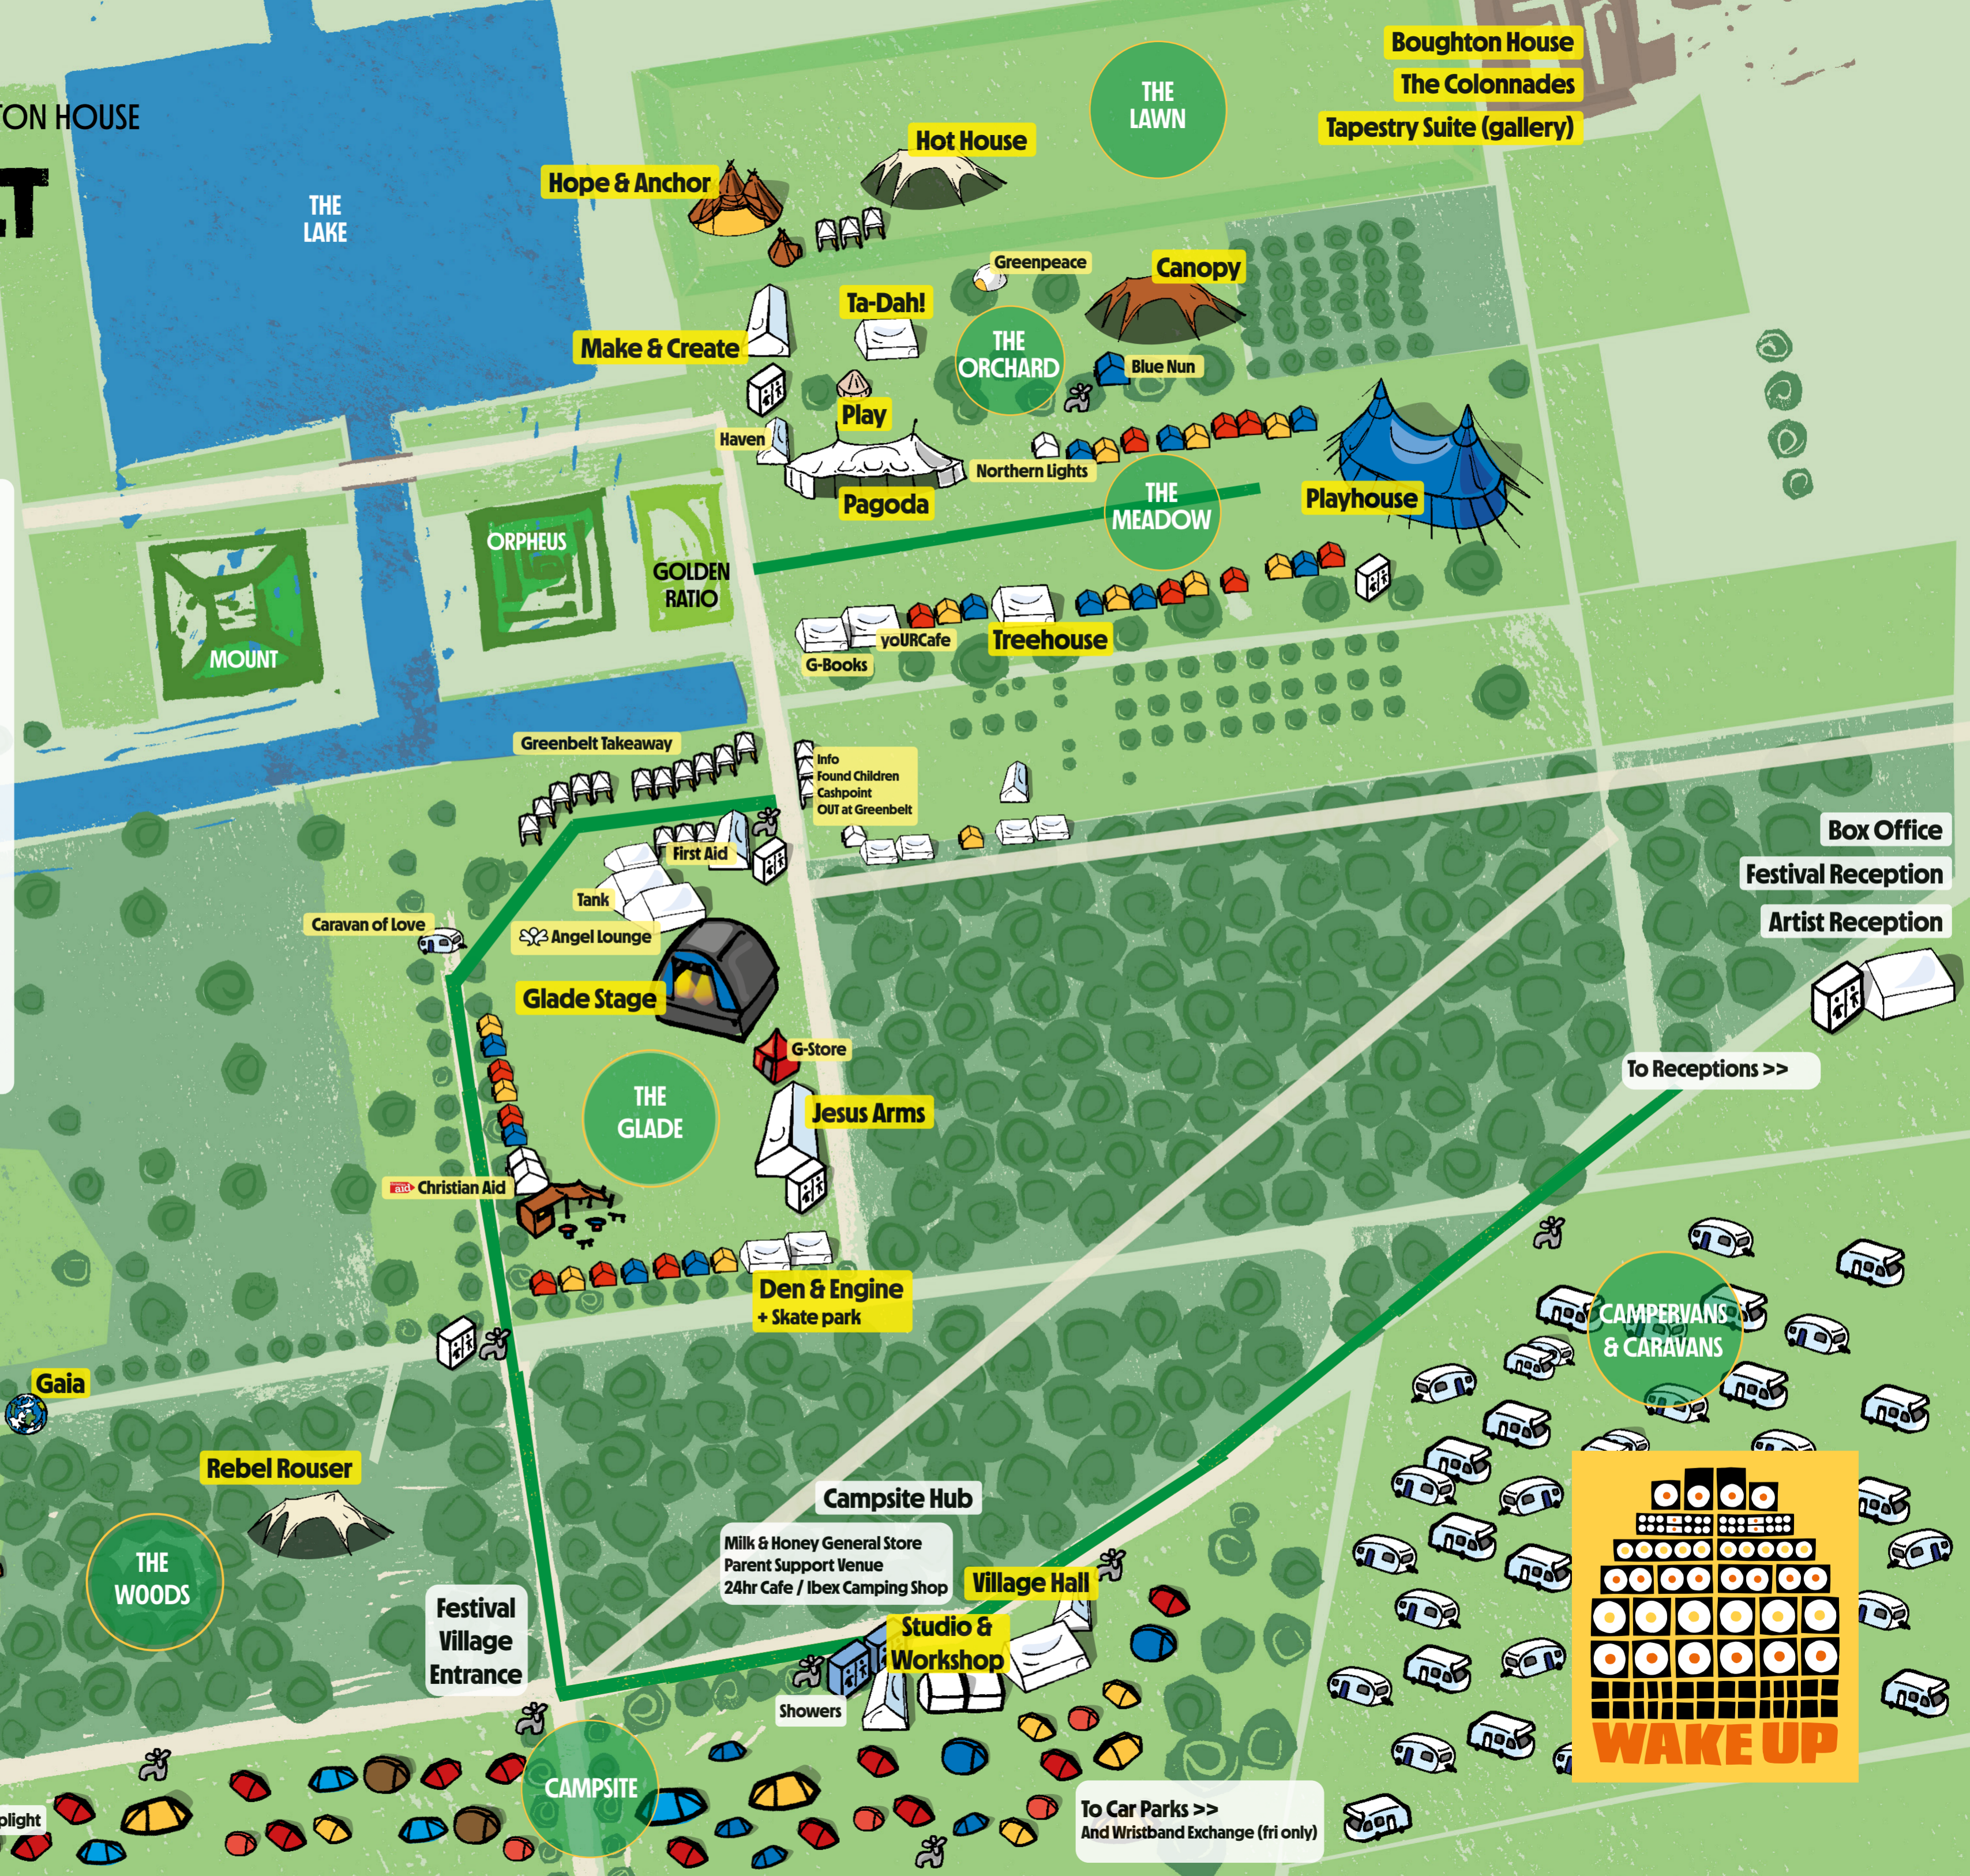

WAKE UP | 26-29 AUGUST 2022 | BOUGHTON HOUSE

GREENBELT FESTIVAL

ARTISTRY × ACTIVISM × BELIEF

KEY

Programmed Venues

Other Venues

Water point

Caterers & Traders

Toilets

Showers

Trackway

AREAS

Boughton House
The Colonnades
Tapestry Suite (gallery)

Hot House

THE LAWN

Hope & Anchor

Northern Lights

Pagoda

THE MEADOW

Playhouse

G-Books

Treehouse

Greenbelt Takeaway

Info
Found Children
Cashpoint
OUT at Greenbelt

Festival Village Entrance

Showers

CAMPSITE

GLAMPING

Camplight

To Car Parks >>
And Wristband Exchange (fri only)